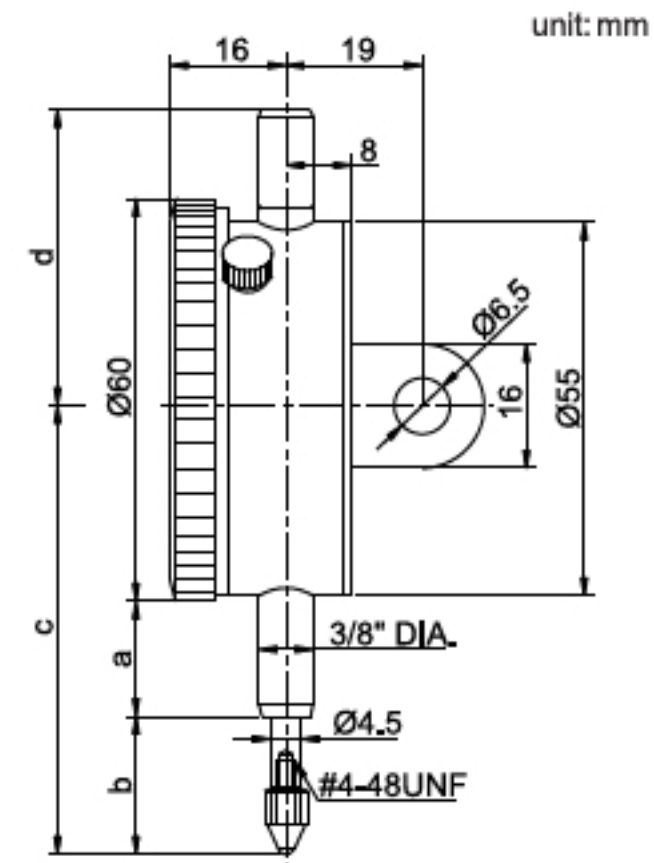

SERIES 225

INCH DIAL INDICATOR

- ◆ Supplied with limit hands and bezel clamp
- ◆ Lug back

225-025-11

| Code | Range | Graduation | Dial reading | Range/rev | Accuracy(f _{ges}) | a | b | c | d |
|------------|-------|------------|--------------|-----------|-----------------------------|----|----|-----|-----|
| 225-006-11 | 0.25" | 0.001" | 0-100 | 0.1" | 0.004" | 20 | 25 | 75 | 46 |
| 225-012-11 | 0.5" | 0.001" | 0-100 | 0.1" | 0.004" | 20 | 25 | 75 | 46 |
| 225-025-11 | 1" | 0.001" | 0-100 | 0.1" | 0.004" | 20 | 35 | 85 | 46 |
| 225-050-11 | 2" | 0.001" | 0-100 | 0.1" | 0.008" | 50 | 59 | 139 | 111 |