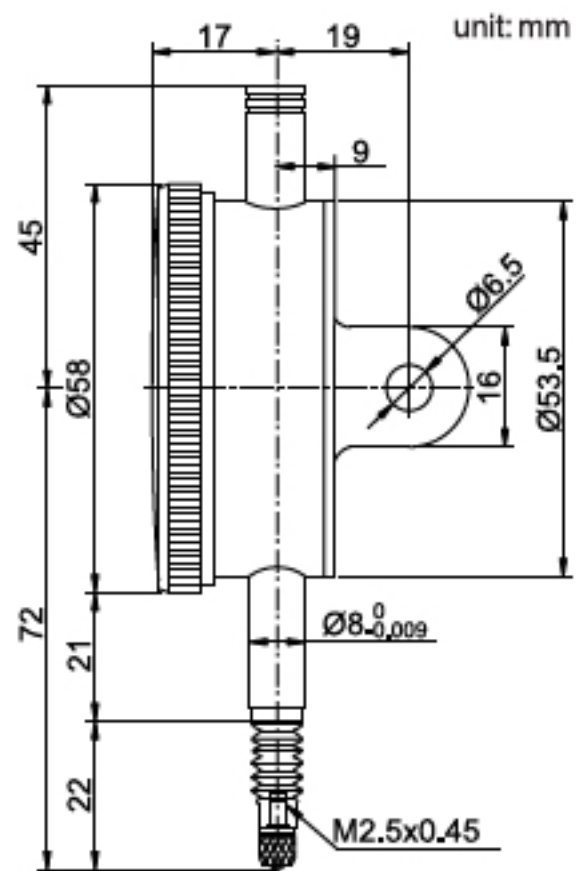

- ◆ IP54 dust/waterproof
- ◆ Graduation:0.01mm
- ◆ Jeweled bearing

Code	Range	Accuracy( $f_{ges}$ )	Hysteresis( $f_u$ )	Range/rev	Dial reading
231-010-11	10mm	17 $\mu$ m	3 $\mu$ m	1mm	0-100