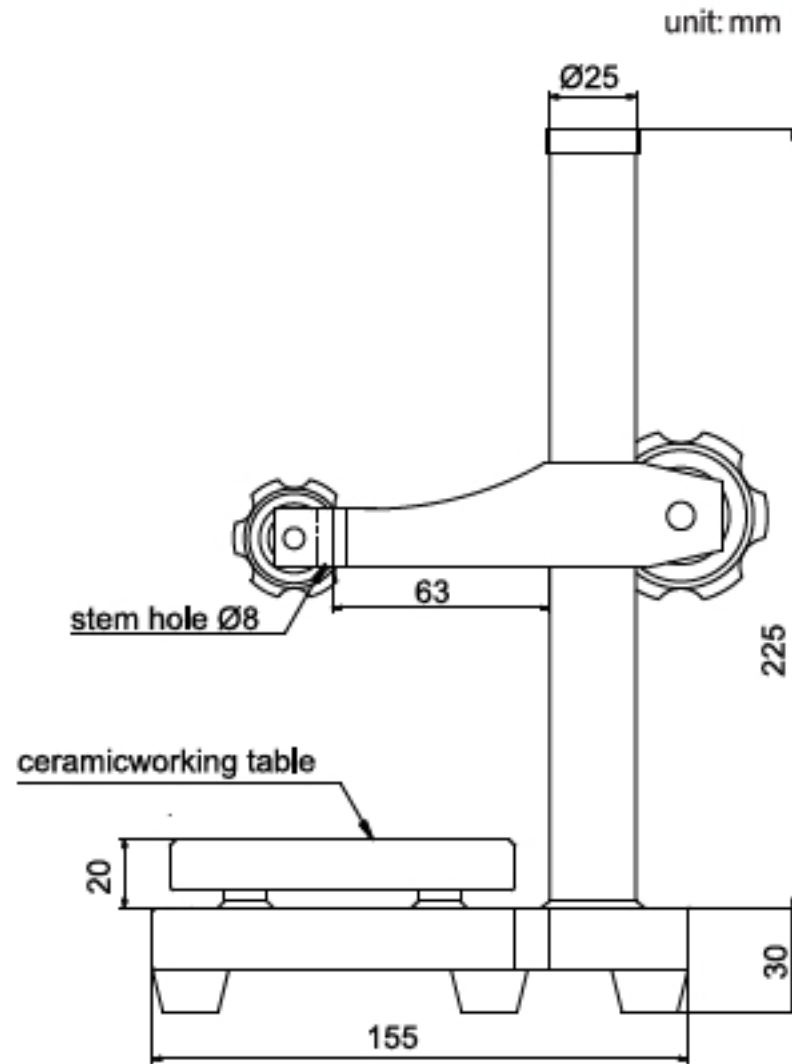

# INDICATOR STAND WITH CERAMIC BASE

## SERIES 290

- ◆ Working table is made of ceramic
- ◆ Holder vertical travel: 150mm

290-100-01

Code	Stem hole	Ceramic flatness	Ceramic size
290-080-01	Ø8mm	1.5µm	Ø80mm
290-100-01	Ø8mm	1.5µm	100x100mm