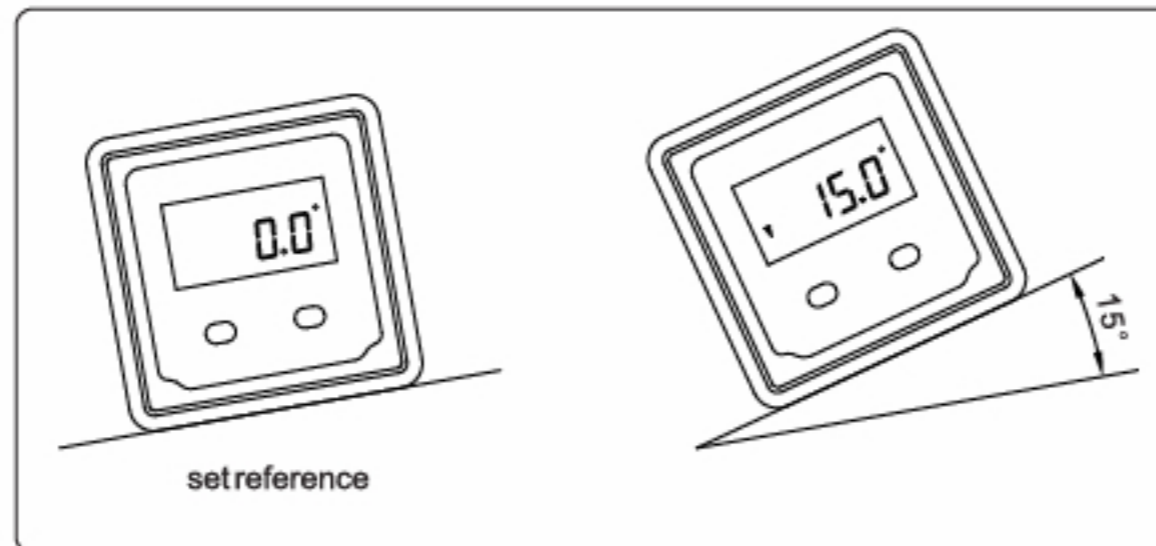

- ◆ Use as level or protractor
- ◆ Accuracy : $\pm 0.1^\circ$ (vertical and horizontal), $\pm 0.2^\circ$ (other direction)
- ◆ Absolute horizontal reference can save in memory for ever
- ◆ Button: on/off, zero
- ◆ Magnetic base
- ◆ Use in 4 directions
- ◆ Automatic power off

use as protractor

use as level

Code	Range	Resolution
721-180-01	0 - 360° (90°x4)	0.05°