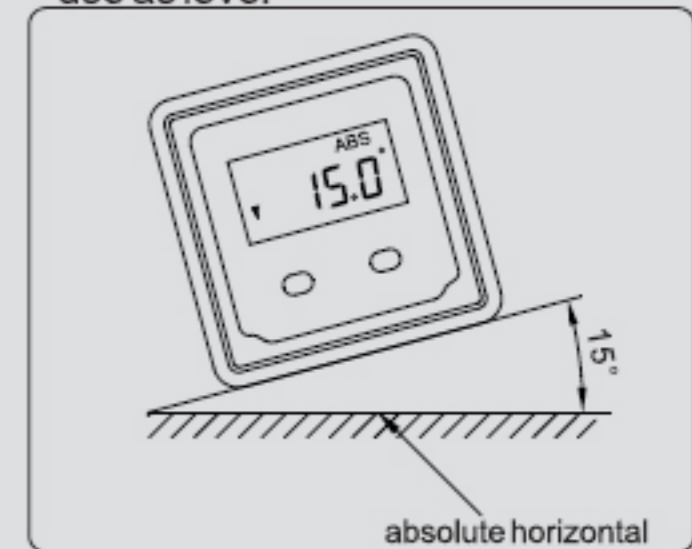

- ◆ Use as level or protractor
- ◆ Accuracy : $\pm 0.1^\circ$ (vertical and horizontal), $\pm 0.2^\circ$ (other direction)
- ◆ Absolute horizontal reference can save in memory for ever
- ◆ Button: on/off, zero
- ◆ Magnetic base
- ◆ Use in 4 directions
- ◆ Automatic power off

use as protractor

use as level

Code	Range	Resolution
721-180-01	0 - 360° (90°x4)	0.05°