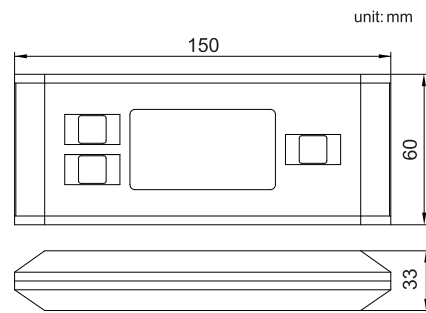

## DIGITAL LEVEL

- ◆ Use as level or protractor
- ◆ Resolution: 0.05°
- ◆ Accuracy:  $\pm 0.1^\circ$  (vertical and horizontal),  $\pm 0.2^\circ$  (other direction)
- ◆ Magnetic base, with groove
- ◆ Aluminum frame provides with high rigidity and low weight
- ◆ Absolute horizontation reference can save in memory for ever

use as level

use as protractor

use in 4 directions

Code	Range	Dimension(LxWx H)
722-360-01	0-360° (90°x4)	150x60x33mm