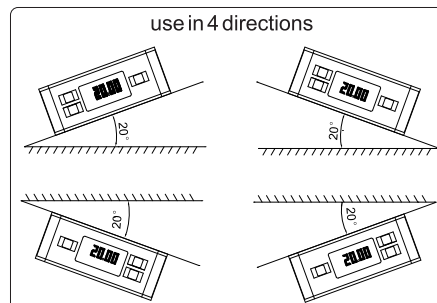

## DIGITAL LEVEL

- ◆ Use as level or protractor
- ◆ Resolution: 0.05°
- ◆ Accuracy:  $\pm 0.1^\circ$  (vertical and horizontal),  $\pm 0.2^\circ$  (other direction)
- ◆ Magnetic base, with groove
- ◆ Aluminum frame provides with high rigidity and low weight
- ◆ Absolute horizontation reference can save in memory for ever

use as level

use as protractor

use in 4 directions

Code	Range	Dimension(LxWx H)
722-360-01	0-360° (90°x4)	150x60x33mm