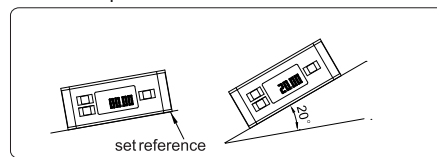

## DIGITAL LEVEL

- ◆ Use as level or protractor
- ◆ Resolution: 0.05°
- ◆ Accuracy:  $\pm 0.1^\circ$  (vertical and horizontal),  $\pm 0.2^\circ$  (other direction)
- ◆ Magnetic base, with groove
- ◆ Aluminum frame provides with high rigidity and low weight
- ◆ Absolute horizontation reference can save in memory for ever

use as level

use as protractor

use in 4 directions

Code	Range	Dimension(LxWx H)
722-360-01	0-360° (90°x4)	150x60x33mm