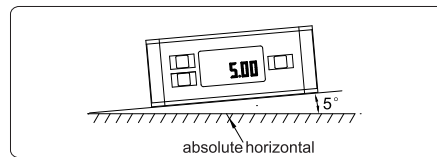

## DIGITAL LEVEL

- ◆ Use as level or protractor
- ◆ Resolution: 0.05°
- ◆ Accuracy:  $\pm 0.1^\circ$  (vertical and horizontal),  $\pm 0.2^\circ$  (other direction)
- ◆ Magnetic base, with groove
- ◆ Aluminum frame provides with high rigidity and low weight
- ◆ Absolute horizontation reference can save in memory for ever

use as level

use as protractor

use in 4 directions

Code	Range	Dimension(LxWx H)
722-360-01	0-360° (90°x4)	150x60x33mm