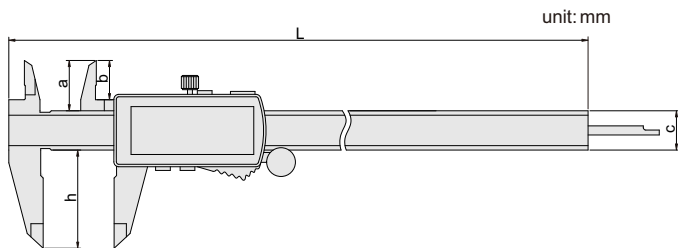

SERIES 106

DIGITAL CALIPER WITH BIG SCREEN

106-006-11

- ◆ Resolution: 0.01mm/0.0005"
- ◆ Buttons: on/off, zero, mm/inch
- ◆ Data output(cable code:100-03)
- ◆ Made of stainless steel
- ◆ Power: rechargeable battery, for 3 months continuous working(full charge)

Code	Range	Accuracy	a	b	c	h	L
106-006-11	0-150mm/0-6"	±0.03mm	21	16	16	40	236
106-008-11	0-200mm/0-8"	±0.03mm	24	19	16	50	286
106-012-11	0-300mm/0-12"	±0.03mm	25	20.5	16	60	400