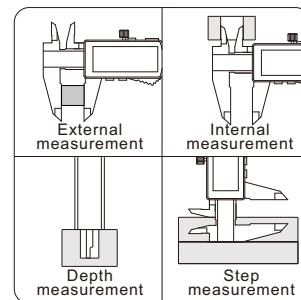

SERIES 106

DIGITAL CALIPER WITH BIG SCREEN

106-006-11

- ◆ Resolution: 0.01mm/0.0005"
- ◆ Buttons: on/off, zero, mm/inch
- ◆ Data output(cable code:100-03)
- ◆ Made of stainless steel
- ◆ Power: rechargeable battery, for 3 months continuous working(full charge)

Code	Range	Accuracy	a	b	c	h	L
106-006-11	0-150mm/0-6"	±0.03mm	21	16	16	40	236
106-008-11	0-200mm/0-8"	±0.03mm	24	19	16	50	286
106-012-11	0-300mm/0-12"	±0.03mm	25	20.5	16	60	400