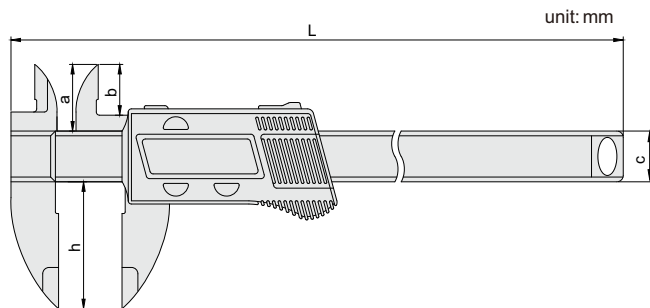

117

PLASTIC DIGITAL CALIPER

- ◆ Made of hard plastic
- ◆ Resolution: 0.01mm/0.0005"
- ◆ Buttons: on/off, zero, mm/inch

Code	Range	Accuracy	a	b	c	h	L
117-006-11	0-150mm/0-6"	±0.2mm	21	16	16	40	243