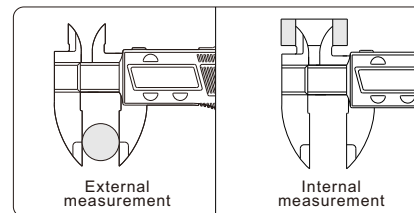

117

PLASTIC DIGITAL CALIPER

- ◆ Made of hard plastic
- ◆ Resolution: 0.01mm/0.0005"
- ◆ Buttons: on/off, zero, mm/inch

Code	Range	Accuracy	a	b	c	h	L
117-006-11	0-150mm/0-6"	±0.2mm	21	16	16	40	243