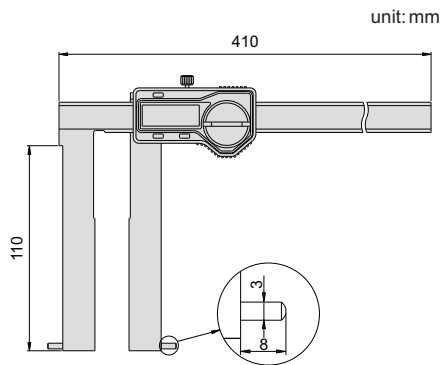

136

DIGITAL INSIDE POINT CALIPER

VIDEO

- ◆ Measure the grooves
- ◆ Resolution: 0.01mm/0.0005"
- ◆ Automatic power on/off
- ◆ Buttons: on/off, zero, mm/inch
- ◆ Data output (cable code: 100-11 or 100-12)
- ◆ Made of stainless steel

Code	Range	Accuracy
136-012-13S	50-300mm	±0.06mm