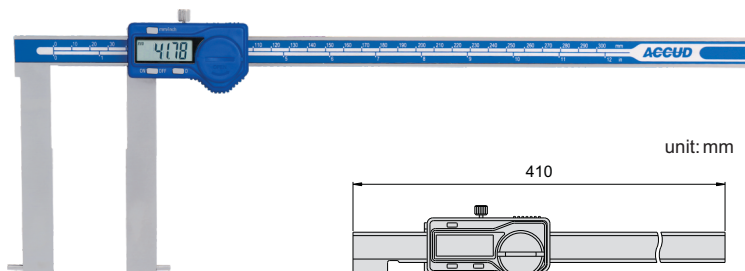

136

DIGITAL INSIDE POINT CALIPER

VIDEO

- ◆ Measure the grooves
- ◆ Resolution: 0.01mm/0.0005"
- ◆ Automatic power on/off
- ◆ Buttons: on/off, zero, mm/inch
- ◆ Data output (cable code: 100-11 or 100-12)
- ◆ Made of stainless steel

Code	Range	Accuracy
136-012-13S	50-300mm	±0.06mm