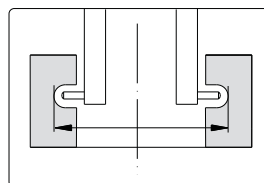

136

DIGITAL INSIDE POINT CALIPER

VIDEO

- ◆ Measure the grooves
- ◆ Resolution: 0.01mm/0.0005"
- ◆ Automatic power on/off
- ◆ Buttons: on/off, zero, mm/inch
- ◆ Data output (cable code: 100-11 or 100-12)
- ◆ Made of stainless steel

Code	Range	Accuracy
136-012-13S	50-300mm	±0.06mm