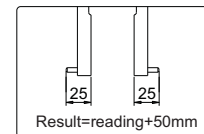

136

DIGITAL INSIDE POINT CALIPER

VIDEO

- ◆ Measure the grooves
- ◆ Resolution: 0.01mm/0.0005"
- ◆ Automatic power on/off
- ◆ Buttons: on/off, zero, mm/inch
- ◆ Data output (cable code: 100-11 or 100-12)
- ◆ Made of stainless steel

Code	Range	Accuracy
136-012-13S	50-300mm	±0.06mm