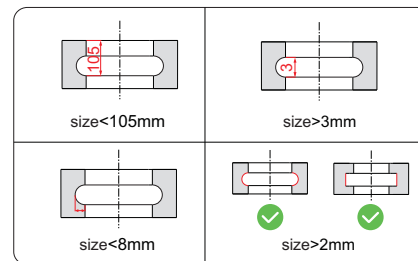

136

DIGITAL INSIDE POINT CALIPER

VIDEO

- ◆ Measure the grooves
- ◆ Resolution: 0.01mm/0.0005"
- ◆ Automatic power on/off
- ◆ Buttons: on/off, zero, mm/inch
- ◆ Data output (cable code: 100-11 or 100-12)
- ◆ Made of stainless steel

Code	Range	Accuracy
136-012-13S	50-300mm	±0.06mm