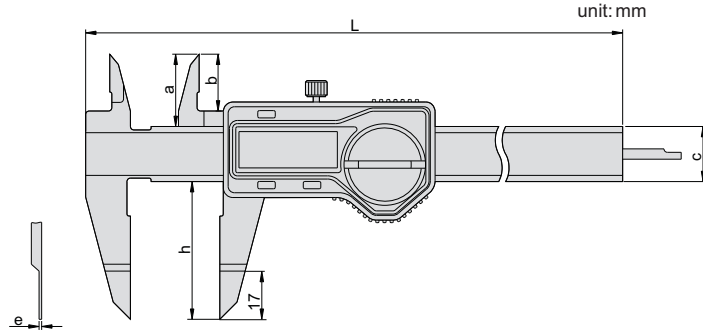

153-006-11

- ◆ Measure small grooves
- ◆ Resolution: 0.01mm/0.0005"
- ◆ Automatic power on/off
- ◆ Buttons: on/off, zero, mm/inch
- ◆ Data output(cable code: 100-11 or 100-12)
- ◆ Made of stainless steel

Code	Range	Accuracy	a	b	c	h	e	L
153-006-11	0-150mm/0-6"	±0.03mm	21	16	16	40	0.75	235
153-008-11	0-200mm/0-8"	±0.03mm	24	19	16	50	0.75	297
153-012-11	0-300mm/0-12"	±0.04mm	26	20.5	16	60	1.00	390