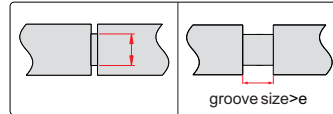

153-006-11

- ◆ Measure small grooves
- ◆ Resolution: 0.01mm/0.0005"
- ◆ Automatic power on/off
- ◆ Buttons: on/off, zero, mm/inch
- ◆ Data output(cable code: 100-11 or 100-12)
- ◆ Made of stainless steel

Code	Range	Accuracy	a	b	c	h	e	L
153-006-11	0-150mm/0-6"	±0.03mm	21	16	16	40	0.75	235
153-008-11	0-200mm/0-8"	±0.03mm	24	19	16	50	0.75	297
153-012-11	0-300mm/0-12"	±0.04mm	26	20.5	16	60	1.00	390