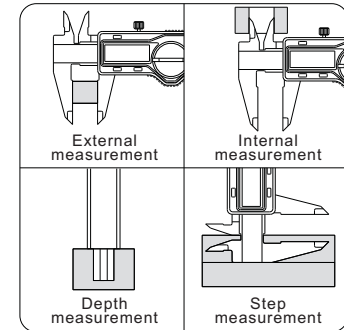

153-006-11

- ◆ Measure small grooves
- ◆ Resolution: 0.01mm/0.0005"
- ◆ Automatic power on/off
- ◆ Buttons: on/off, zero, mm/inch
- ◆ Data output(cable code: 100-11 or 100-12)
- ◆ Made of stainless steel

Code	Range	Accuracy	a	b	c	h	e	L
153-006-11	0-150mm/0-6"	±0.03mm	21	16	16	40	0.75	235
153-008-11	0-200mm/0-8"	±0.03mm	24	19	16	50	0.75	297
153-012-11	0-300mm/0-12"	±0.04mm	26	20.5	16	60	1.00	390