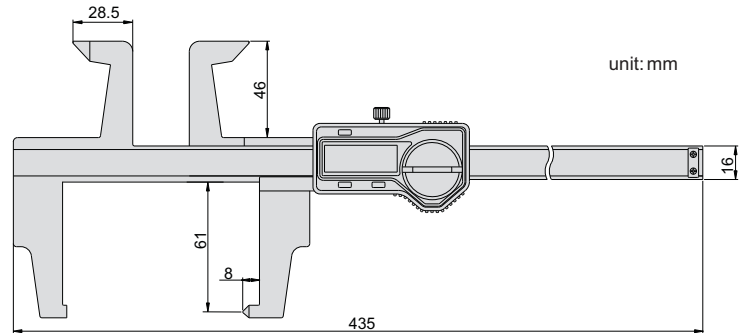

- ◆ Measure internal and external diameter of drum brakes
- ◆ Resolution 0.01mm/0.0005"
- ◆ Buttons: on/off, zero, mm/inch
- ◆ Automatic power on/off
- ◆ Data output(cable code: 100-11 or 100-12)
- ◆ Made of stainless steel

Code	Range	Accuracy
158-012-11	0-300mm/0-12"	±0.07mm