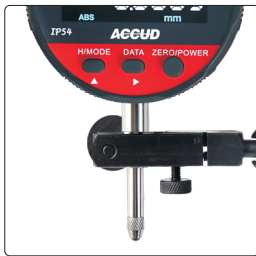

- ◆ Built-in bluetooth
- ◆ Supplied with cable for communication
- ◆ Button: data output, on/off, zero, inch/mm conversion, measuring direction set, data preset absolute/incremental measurement, max./min./range measurement, tolerance set, hold, resolution adjustment
- ◆ IP54 protection level
- ◆ Automatic power off
- ◆ Power: rechargeable battery, for 30 hours continuous working(full charge)

217-015-01H

Included

Application

Contact points (optional)

Series 270

unit: mm

display can be rotated by 270°

Smart phone, Computer, Ipad