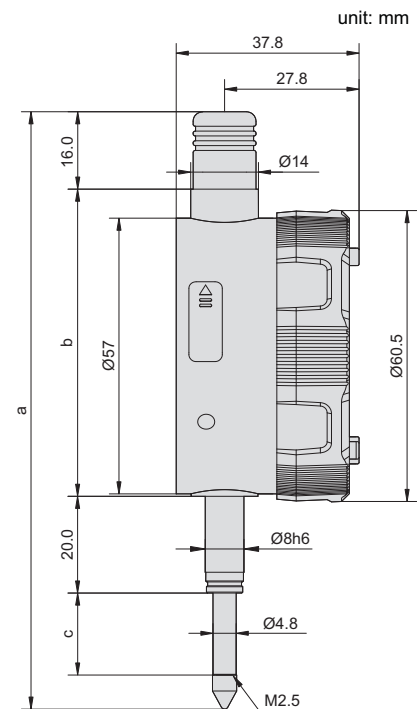

- ◆ Built-in bluetooth
- ◆ Supplied with cable for communication
- ◆ Button: data output, on/off, zero, inch/mm conversion, measuring direction set, data preset absolute/incremental measurement, max./min./range measurement, tolerance set, hold, resolution adjustment
- ◆ IP54 protection level
- ◆ Automatic power off
- ◆ Power: rechargeable battery, for 30 hours continuous working(full charge)

217-015-01H

Included

Application

Contact points (optional)

Series 270

unit: mm

display can be rotated by 270°

Smart phone, Computer, Ipad

Code	Range	Resolution(adjustable)	Accuracy	Hysteresis	Styli	a	b	c
217-010-01H	12.7mm/0.5"	0.0005mm/0.00002" 0.001mm/0.00005"	2µm	1.5µm	Carbide	118.7	61	14.7
217-015-01H	15mm/0.6"		2µm	1.5µm	Carbide	123.7	63.5	17
217-025-01H	25.4mm/1"		2µm	1.5µm	Carbide	151.7	81	27.7
217-050-01H	50.8mm/2"		2µm	1.5µm	Carbide	222.2	126	53.2