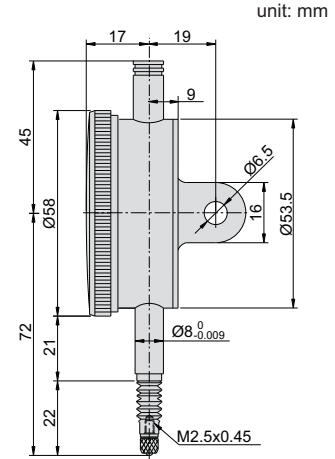

- ◆ IP54 dust/waterproof
- ◆ Graduation:0.01mm
- ◆ Jeweled bearing

Styli(optional)

Application

Code	Range	Accuracy( $f_{ges}$ )	Hysteresis( $f_u$ )	Range/rev	Dial reading
231-010-11	10mm	17 $\mu$ m	3 $\mu$ m	1mm	0-100