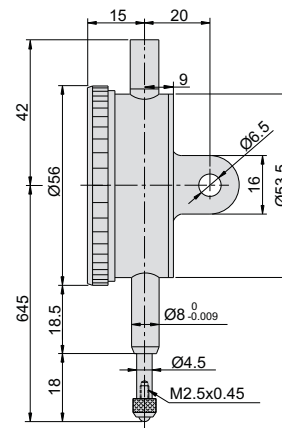

SERIES 232

ONE REVOLUTION DIAL INDICATOR

- ◆ Shock proof
- ◆ Supplied with lug and flat back

Styli (optional)

Series 270

Application

232-001-11

unit: mm

Code	Range	Graduation	Accuracy	Hysteresis	Dial reading
232-0005-11	0.5mm	0.01mm	9µm	3µm	25-0-25
232-001-11	1mm	0.01mm	9µm	3µm	50-0-50