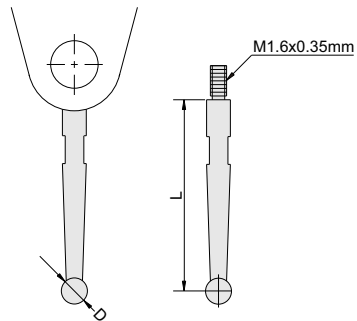

SERIES 260

STYLI FOR DIAL TEST INDICATOR

260-030-02

Code	For products	Tip material	D	L
260-030-02	261-030-11, 261-030-12 261-030-51, 261-030-52	carbide	.079" DIA	.50"
260-030-12	261-030-11, 261-030-12 261-030-51, 261-030-52	ruby	.079" DIA	.50"
260-080-02	261-080-01 261-080-02	carbide	.079" DIA	.563"