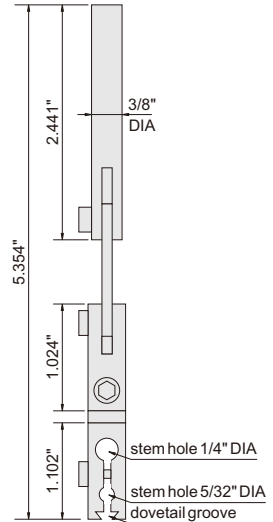

274

## DIAL TEST INDICATOR HOLDER

◆ Supplied with hex key

Application

INDICATOR

Code

274-130-01I