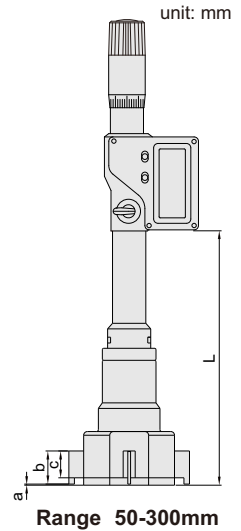

# DIGITAL THREE POINTS INSIDE MICROMETER

- ◆ Resolution: 0.001mm/0.00005"
- ◆ IP65 protection level
- ◆ Button: on/off, set, mm/inch, ABS/INC, data output
- ◆ Automatic power off
- ◆ Data output
- ◆ Ratchet stop
- ◆ Carbide measuring faces (over 12mm series)
- ◆ Extension rod are included
- ◆ Setting rings are included (Range<100mm)

361-002-01

361-007-01

Range 6-20mm

Range 20-50mm

Range 50-300mm

Code	Range	Accuracy	Setting ring	Extension rod	a	b	c	L
361-001-01*	6-8mm/0.24-0.31"	4µm	Ø6mm(included)	100mm	1.5	2.5	/	57
361-002-01*	8-10mm/0.31-0.39"	4µm	Ø8mm(included)	100mm	1.5	2.5	/	57
361-003-01*	10-12mm/0.39-0.47"	4µm	Ø10mm(included)	100mm	1.5	2.5	/	57
361-004-01*	12-16mm/0.47-0.63"	4µm	Ø16mm(included)	150mm	0.5	6	4.5	99
361-005-01*	16-20mm/0.63-0.79"	4µm	Ø16mm(included)	150mm	0.5	6	4.5	99
361-006-01*	20-25mm/0.79-0.98"	4µm	Ø25mm(included)	150mm	0.5	8	6	105
361-007-01*	25-30mm/0.98-1.18"	4µm	Ø25mm(included)	150mm	0.5	8	6	105
361-008-01*	30-40mm/1.18-1.57"	4µm	Ø40mm(included)	150mm	0.5	14	12	110
361-009-01*	40-50mm/1.57-1.97"	5µm	Ø40mm(included)	150mm	0.5	14	12	110
361-010-01*	50-63mm/1.97-2.48"	5µm	Ø62mm(included)	150mm	0.5	17.5	14.5	127
361-011-01*	62-75mm/2.44-2.95"	5µm	Ø62mm(included)	150mm	0.5	17.5	14.5	127
361-012-01*	75-88mm/2.95-3.46"	5µm	Ø87mm(included)	150mm	0.5	17.5	14.5	127
361-013-01*	87-100mm/3.43-3.94"	5µm	Ø87mm(included)	150mm	0.5	17.5	14.5	127
361-014-01	100-125mm/3.94-4.92"	6µm	optional	150mm	0.9	29	25	175
361-015-01	125-150mm/4.92-5.91"	6µm	optional	150mm	0.9	29	25	175
361-016-01	150-175mm/5.91-6.89"	7µm	optional	150mm	0.9	29	25	175
361-017-01	175-200mm/6.89-7.87"	7µm	optional	150mm	0.9	29	25	175
361-018-01	200-225mm/7.87-8.86"	8µm	optional	150mm	0.9	29	25	175
361-019-01	225-250mm/8.86-9.84"	8µm	optional	150mm	0.9	29	25	175
361-020-01	250-275mm/9.84-10.83"	9µm	optional	150mm	0.9	29	25	175
361-024-01	275-300mm/10.83-11.81"	9µm	optional	150mm	0.9	29	25	175

\*with calibration certificate

INSIDE/OUTSIDE MEASUREMENT