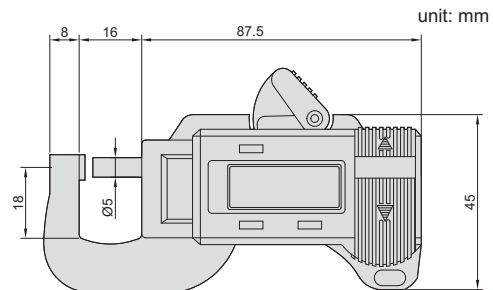

## DIGITAL SNAP GAUGE

◆ Buttons: on/off, zero, mm/inch

Code	Range	Resolution	Accuracy
432-012-11	0-12.7mm/0-0.5"	0.01mm/0.0005"	±0.03mm