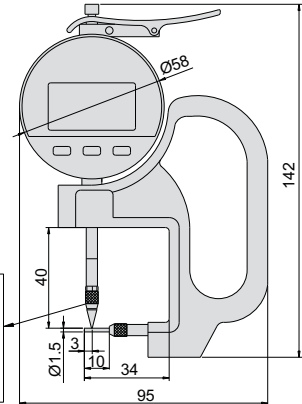

462

DIGITAL TUBE THICKNESS GAUGE

- ◆ Buttons: on/off, zero, mm/inch, ABS
- ◆ Automatic power off
- ◆ Data output(cable code:200-03 or 200-04)

unit: mm

Code	Range	Resolution	Accuracy
462-010-11	0-10mm/0-0.4"	0.01mm/0.0005"	±0.02mm