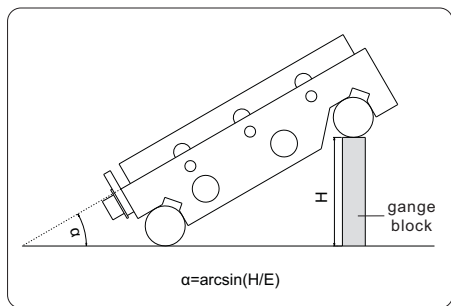

**651-005-01**

Code	Roller distance (E)	Table size(AxB)	Accuracy of $\alpha$ at 30°	C
651-005-01	100mm	130x25mm	±8"	25mm
651-005-02	100mm	130x83mm	±16"	30mm
651-010-01	200mm	250x40mm	±8"	40mm
651-010-02	200mm	250x85mm	±16"	40mm