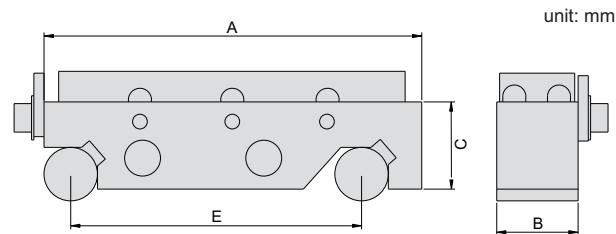

**651-005-01**

Code	Roller distance (E)	Table size(AxB)	Accuracy of $\alpha$ at 30°	C
651-005-01	100mm	130x25mm	±8"	25mm
651-005-02	100mm	130x83mm	±16"	30mm
651-010-01	200mm	250x40mm	±8"	40mm
651-010-02	200mm	250x85mm	±16"	40mm