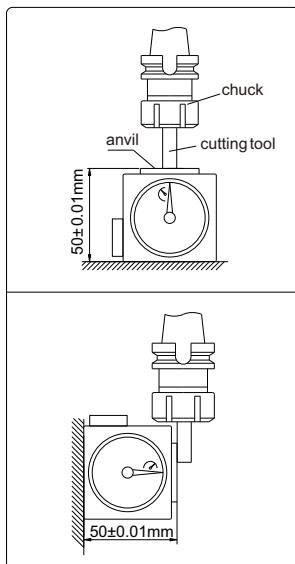

695

ZERO SET

- ◆ Magnetic base

unit: mm

| Code | Accuracy |
|------------|----------|
| 695-050-01 | ±10µm |