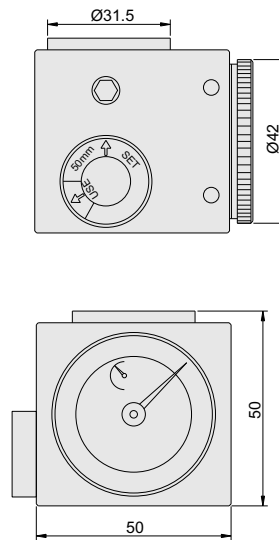

695

ZERO SET

- ◆ Magnetic base

unit: mm

| Code | Accuracy |
|------------|----------|
| 695-050-01 | ±10µm |