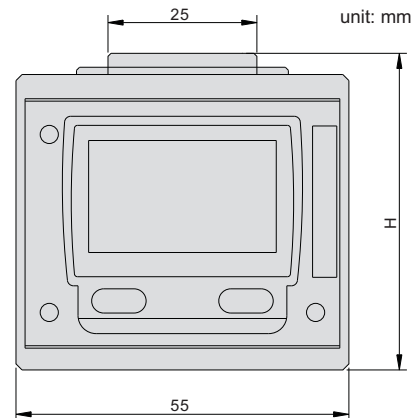

697

DIGITAL ZERO SETTER

- ◆ IP65 protection level
- ◆ Magnetic base
- ◆ With backlight, will turn on automatically when close to zero ($\pm 0.002\text{mm}$)
- ◆ Turn off automatically

Application

Code	Accuracy
697-050-01	$\pm 10\mu\text{m}$