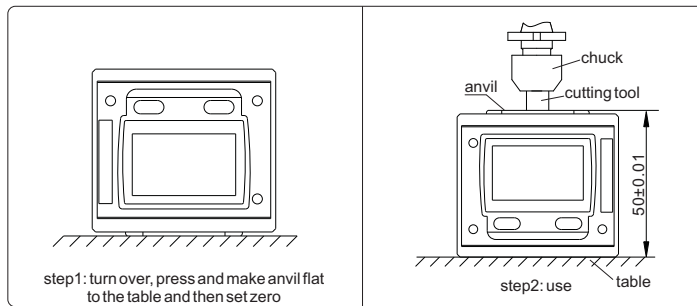

697

DIGITAL ZERO SETTER

- ◆ IP65 protection level
- ◆ Magnetic base
- ◆ With backlight, will turn on automatically when close to zero ($\pm 0.002\text{mm}$)
- ◆ Turn off automatically

Application

Code	Accuracy
697-050-01	$\pm 10\mu\text{m}$