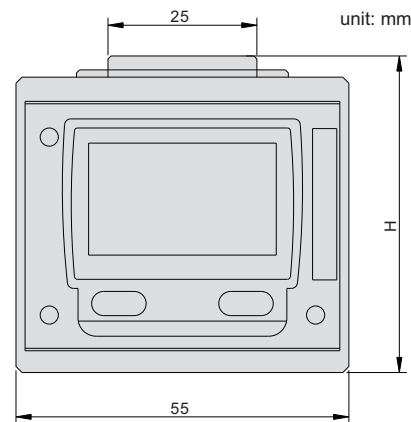

697

DIGITAL ZERO SETTER

- ◆ IP65 protection level
- ◆ Magnetic base
- ◆ With backlight, will turn on automatically when close to zero ($\pm 0.002\text{mm}$)
- ◆ Turn off automatically

Application

| Code | Accuracy |
|------------|---------------------|
| 697-050-01 | $\pm 10\mu\text{m}$ |