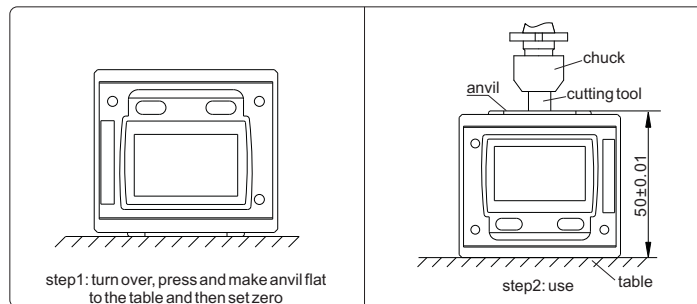

697

DIGITAL ZERO SETTER

- ◆ IP65 protection level
- ◆ Magnetic base
- ◆ With backlight, will turn on automatically when close to zero ($\pm 0.002\text{mm}$)
- ◆ Turn off automatically

Application

| Code | Accuracy |
|------------|---------------------|
| 697-050-01 | $\pm 10\mu\text{m}$ |