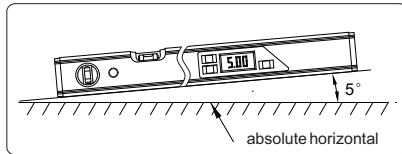

- ◆ Use as level or protractor
- ◆ Accuracy : $\pm 0.1^\circ$ (vertical and horizontal), $\pm 0.2^\circ$ (other direction)
- ◆ Buttons: on/off, ABS, hold, alarm unit, backlight
- ◆ With vertical and horizontal vials
- ◆ Absolute horizon reference can save in memory for ever
- ◆ Magnetic base
- ◆ Adjust the display direction automatically

use as level

Code	Range	Resolution
725-360-01	0 - 360° (4x90°)	0.05°

use as protractor