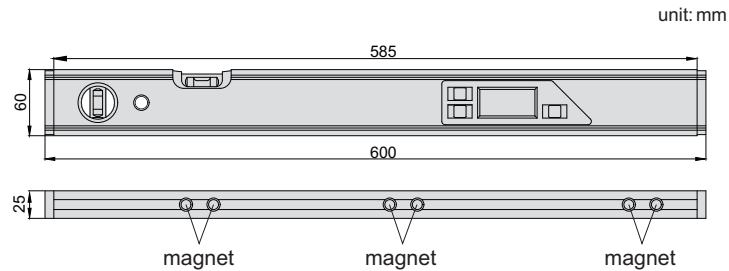

- ◆ Use as level or protractor
- ◆ Accuracy : $\pm 0.1^\circ$ (vertical and horizontal), $\pm 0.2^\circ$ (other direction)
- ◆ Buttons: on/off, ABS, hold, alarm unit, backlight
- ◆ With vertical and horizontal vials
- ◆ Absolute horizon reference can save in memory for ever
- ◆ Magnetic base
- ◆ Adjust the display direction automatically

use as level

Code	Range	Resolution
725-360-01	0 - 360° (4x90°)	0.05°

use as protractor