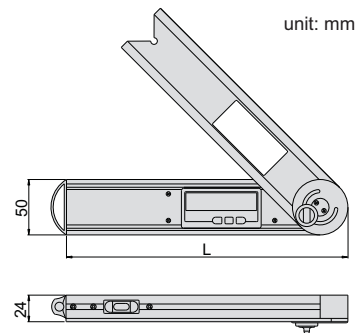

726

DIGITAL PROTRACTOR

- ◆ Buttons: ON/OFF, HOLD, ZERO, ABS
- ◆ Measuring ranges can be set $0^{\circ}\sim 225^{\circ}$, $-225^{\circ}\sim 0^{\circ}$, $-45^{\circ}\sim 180^{\circ}$, $-180^{\circ}\sim -45^{\circ}$
- ◆ Remove the locking screw for 360° range
- ◆ With level vial
- ◆ Automatic power off

Application

Code	Range	Resolution	Accuracy	Size(L)
726-360-01	0-360°	0.05°	±0.15°	250mm