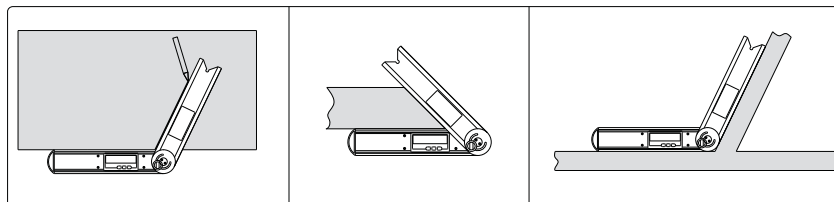

726

DIGITAL PROTRACTOR

- ◆ Buttons: ON/OFF, HOLD, ZERO, ABS
- ◆ Measuring ranges can be set $0^{\circ}\sim 225^{\circ}$, $-225^{\circ}\sim 0^{\circ}$, $-45^{\circ}\sim 180^{\circ}$, $-180^{\circ}\sim -45^{\circ}$
- ◆ Remove the locking screw for 360° range
- ◆ With level vial
- ◆ Automatic power off

Application

Code	Range	Resolution	Accuracy	Size(L)
726-360-01	0-360°	0.05°	±0.15°	250mm