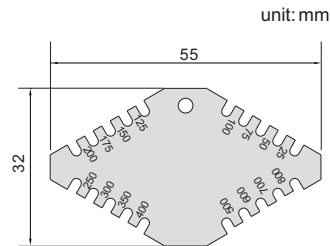

SERIES 740

WET FILM GAUGE

- ◆ Made of stainless steel

740-300-01

740-800-11

unit: mm

| Code | Range | Accuracy | Thickness |
|------------|-----------|-------------------------------------|-----------|
| 740-800-11 | 25-800μm | ±5μm | 1.8mm |
| 740-300-01 | 25-3000μm | 25μm-100μm:±5μm 100μm-3000μm:±5% | 1mm |