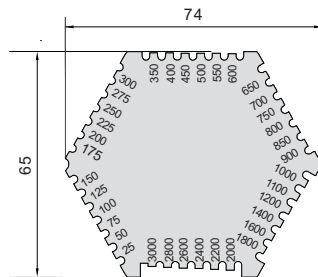

SERIES 740

WET FILM GAUGE

- ◆ Made of stainless steel

740-300-01

740-800-11

unit: mm

| Code | Range | Accuracy | Thickness |
|------------|-----------|-------------------------------------|-----------|
| 740-800-11 | 25-800μm | ±5μm | 1.8mm |
| 740-300-01 | 25-3000μm | 25μm-100μm:±5μm 100μm-3000μm:±5% | 1mm |