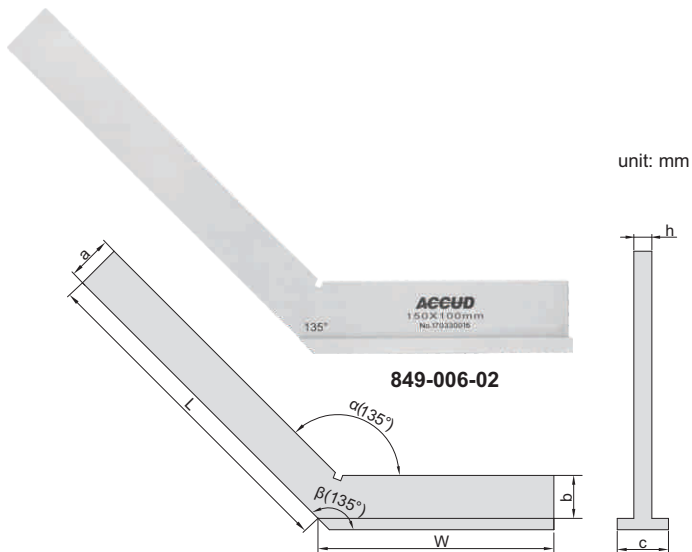

- ◆ Made of hardened stainless steel

Code	Size(LxW)	Accuracy		a	b	c	h
		Inside(α)	Outside(β)				
849-004-02	100x70mm	29 μ m	31 μ m	20	20	20	5
849-005-02	120x80mm	31 μ m	33 μ m	20	20	20	5
849-006-02	150x100mm	34 μ m	36 μ m	20	20	20	5
849-008-02	200x130mm	39 μ m	41 μ m	30	30	30	7