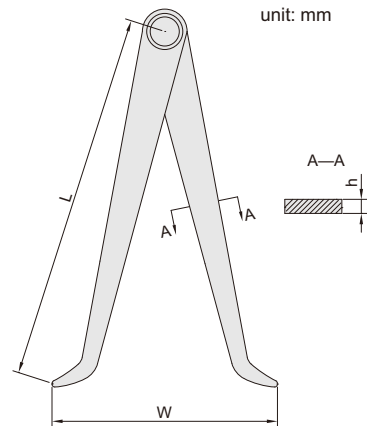

SERIES 981

INSIDE CALIPER

◆ Made of carbon steel

981-006-01

| Code | Size(L) | Range(W) | h |
|------------|---------|-----------|---|
| 981-006-01 | 150mm | 17-150mm | 2 |
| 981-008-01 | 200mm | 17-200mm | 2 |
| 981-010-01 | 250mm | 17-250mm | 3 |
| 981-012-01 | 300mm | 20-300mm | 3 |
| 981-016-01 | 400mm | 30-400mm | 3 |
| 981-020-01 | 500mm | 30-500mm | 3 |
| 981-024-01 | 600mm | 30-600mm | 3 |
| 981-032-01 | 800mm | 30-800mm | 4 |
| 981-040-01 | 1000mm | 30-1000mm | 4 |

Package (size ≤ 300mm)