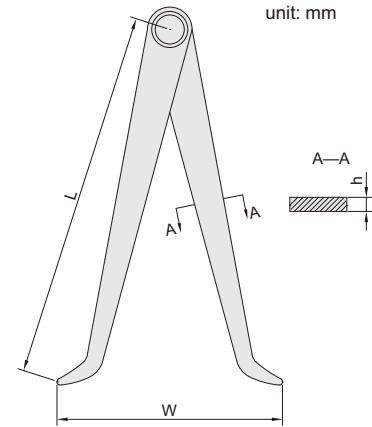

SERIES 981

INSIDE CALIPER

◆ Made of carbon steel

Code	Size(L)	Range(W)	h
981-006-01	150mm	15-150mm	2mm
981-008-01	200mm	15-200mm	2mm
981-010-01	250mm	15-250mm	3mm
981-012-01	300mm	15-300mm	3mm
981-016-01	400mm	30-400mm	3mm
981-020-01	500mm	30-500mm	3mm
981-024-01	600mm	30-600mm	3mm
981-032-01	800mm	30-800mm	4mm
981-040-01	1000mm	30-1000mm	4mm

package