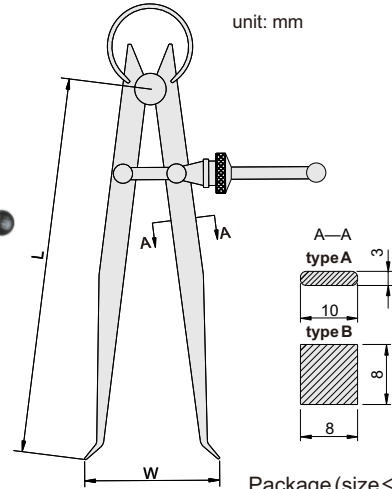

**SERIES 982**

**INSIDE SPRING CALIPER**

◆ Made of carbon steel

Code	Size(L)	Range(W)	Type
982-005-01	125mm	15 - 115mm	A
982-006-01	150mm	15 - 140mm	A
982-008-01	200mm	18 - 190mm	A
982-010-01	250mm	20 - 240mm	A
982-012-01	300mm	20 - 290mm	A
982-016-01	400mm	20 - 390mm	B
982-020-01	500mm	25 - 490mm	B
982-024-01	600mm	25 - 590mm	B

982-006-01

Package (size ≤ 300mm)