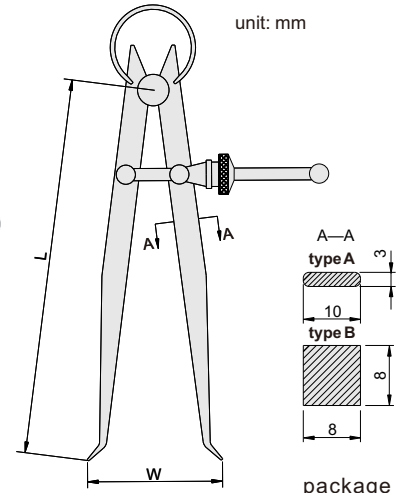

◆ Made of carbon steel

Code	Size(L)	Range(W)	Type
982-005-01	125mm	15 - 115mm	A
982-006-01	150mm	15 - 140mm	A
982-008-01	200mm	18 - 190mm	A
982-010-01	250mm	20 - 240mm	A
982-012-01	300mm	20 - 290mm	A
982-016-01	400mm	20 - 390mm	B
982-020-01	500mm	25 - 490mm	B
982-024-01	600mm	25 - 590mm	B

982-006-01

package