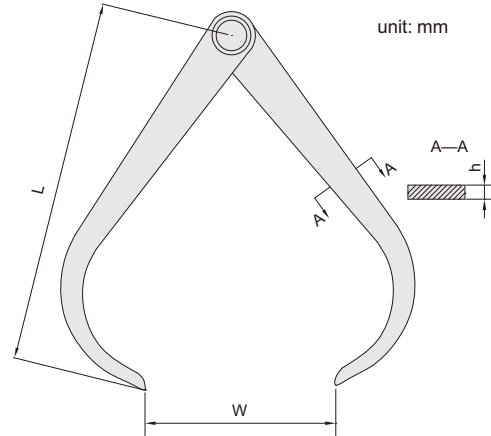

## OUTSIDE CALIPER

◆ Made of carbon steel

983-006-01

Code	Size(L)	Range(W)	h
983-006-01	150mm	0-150mm	2
983-008-01	200mm	0-200mm	2
983-010-01	250mm	0-250mm	3
983-012-01	300mm	0-300mm	3
983-016-01	400mm	0-400mm	3
983-020-01	500mm	0-500mm	3
983-024-01	600mm	0-600mm	3
983-032-01	800mm	0-800mm	4
983-040-01	1000mm	0-1000mm	4

Package (size  $\leq 300$ mm)