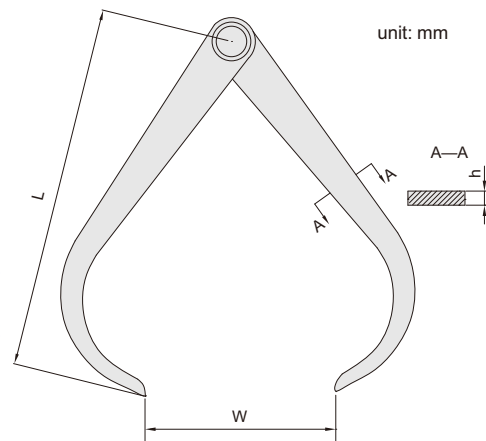

SERIES 983

OUTSIDE CALIPER

◆ Made of carbon steel

983-006-01

Code	Size(L)	Range(W)	h
983-006-01	150mm	0 - 150mm	2mm
983-008-01	200mm	0 - 200mm	2mm
983-010-01	250mm	0 - 250mm	3mm
983-012-01	300mm	0 - 300mm	3mm
983-016-01	400mm	0 - 400mm	3mm
983-020-01	500mm	0 - 500mm	3mm
983-024-01	600mm	0 - 600mm	3mm
983-032-01	800mm	0 - 800mm	4mm
983-040-01	1000mm	0 - 1000mm	4mm