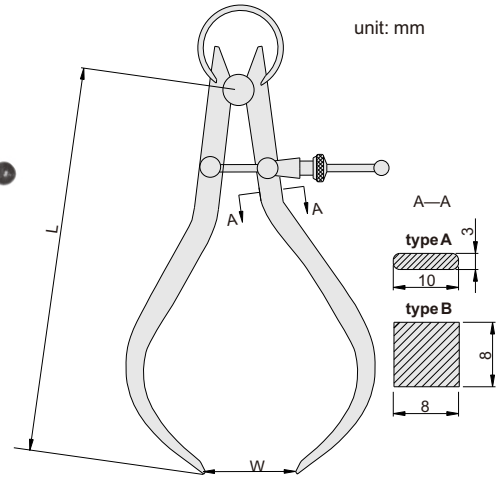

◆ Made of carbon steel

**984-005-01**

Package (size ≤ 300mm)

Code	Size(L)	Range(W)	Type
984-005-01	125mm	0 - 115mm	A
984-006-01	150mm	0 - 140mm	A
984-008-01	200mm	0 - 190mm	A
984-010-01	250mm	0 - 240mm	A
984-012-01	300mm	0 - 290mm	A
984-016-01	400mm	0 - 390mm	B
984-020-01	500mm	0 - 490mm	B
984-024-01	600mm	0 - 590mm	B