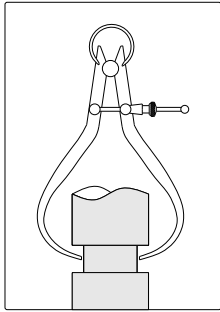

◆ Made of carbon steel

**984-005-01**

Package (size ≤ 300mm)

Code	Size(L)	Range(W)	Type
984-005-01	125mm	0 - 115mm	A
984-006-01	150mm	0 - 140mm	A
984-008-01	200mm	0 - 190mm	A
984-010-01	250mm	0 - 240mm	A
984-012-01	300mm	0 - 290mm	A
984-016-01	400mm	0 - 390mm	B
984-020-01	500mm	0 - 490mm	B
984-024-01	600mm	0 - 590mm	B