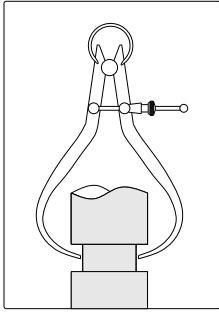

SERIES 984

OUTSIDE SPRING CALIPER

◆ Made of carbon steel

984-005-01

package

Code	Size(L)	Range(W)	Type
984-005-01	125mm	0 - 115mm	A
984-006-01	150mm	0 - 140mm	A
984-008-01	200mm	0 - 190mm	A
984-010-01	250mm	0 - 240mm	A
984-012-01	300mm	0 - 290mm	A
984-016-01	400mm	0 - 390mm	B
984-020-01	500mm	0 - 490mm	B
984-024-01	600mm	0 - 590mm	B