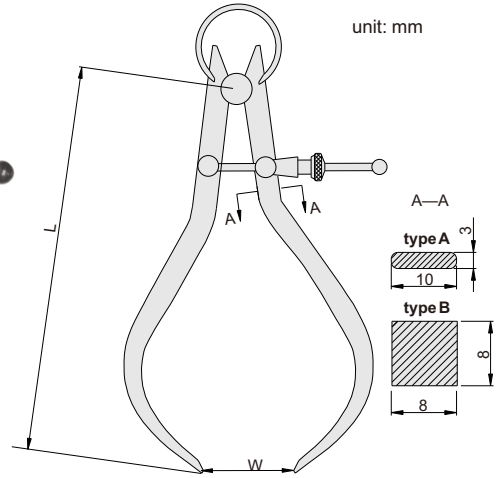

SERIES 984

OUTSIDE SPRING CALIPER

◆ Made of carbon steel

984-005-01

package

Code	Size(L)	Range(W)	Type
984-005-01	125mm	0 - 115mm	A
984-006-01	150mm	0 - 140mm	A
984-008-01	200mm	0 - 190mm	A
984-010-01	250mm	0 - 240mm	A
984-012-01	300mm	0 - 290mm	A
984-016-01	400mm	0 - 390mm	B
984-020-01	500mm	0 - 490mm	B
984-024-01	600mm	0 - 590mm	B