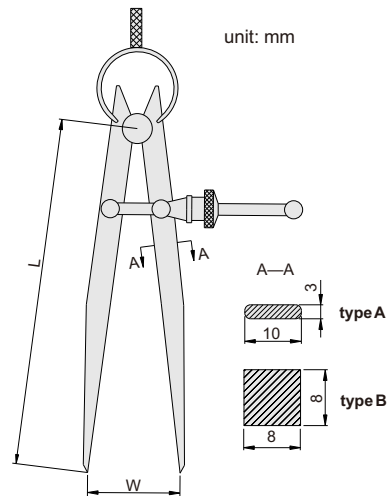

SERIES 985

SPRING DIVIDER

- ◆ Made of carbon steel
- ◆ Hardened points

* **NEW**

| Code | Size(L) | Range(W) | Type |
|------------|---------|----------|------|
| 985-004-01 | 100mm | 0-90mm | A |
| 985-005-01 | 125mm | 0-115mm | A |
| 985-006-01 | 150mm | 0-140mm | A |
| 985-008-01 | 200mm | 0-190mm | A |
| 985-010-01 | 250mm | 0-240mm | A |
| 985-012-01 | 300mm | 0-290mm | B |
| 985-016-01 | 400mm | 0-390mm | B |
| 985-020-01 | 500mm | 0-490mm | B |
| 985-024-01 | 600mm | 0-590mm | B |

985-005-01

Package (size ≤ 300mm)