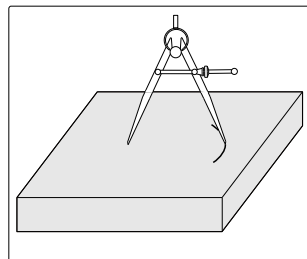

SERIES 985

SPRING DIVIDER

- ◆ Made of carbon steel
- ◆ Hardened points

* **NEW**

| Code | Size(L) | Range(W) | Type |
|------------|---------|----------|------|
| 985-004-01 | 100mm | 0-90mm | A |
| 985-005-01 | 125mm | 0-115mm | A |
| 985-006-01 | 150mm | 0-140mm | A |
| 985-008-01 | 200mm | 0-190mm | A |
| 985-010-01 | 250mm | 0-240mm | A |
| 985-012-01 | 300mm | 0-290mm | B |
| 985-016-01 | 400mm | 0-390mm | B |
| 985-020-01 | 500mm | 0-490mm | B |
| 985-024-01 | 600mm | 0-590mm | B |

985-005-01

Package (size ≤ 300mm)