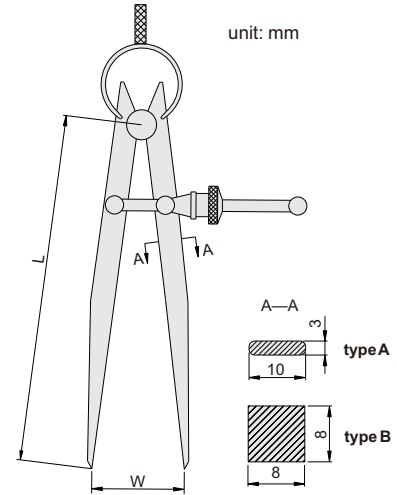

SERIES 985

SPRING DIVIDER

- ◆ Made of carbon steel
- ◆ Hardened points

package

985-005-01

Code	Size(L)	Range(W)	Type
985-005-01	125mm	0 - 115mm	A
985-006-01	150mm	0 - 140mm	A
985-008-01	200mm	0 - 190mm	A
985-010-01	250mm	0 - 240mm	A
985-012-01	300mm	0 - 290mm	B
985-016-01	400mm	0 - 390mm	B
985-020-01	500mm	0 - 490mm	B
985-024-01	600mm	0 - 590mm	B