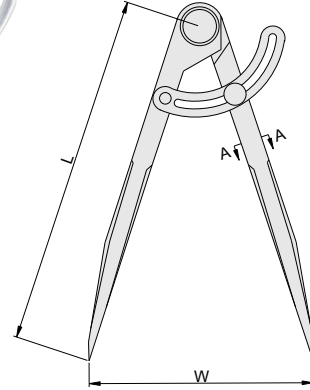

SERIES 986

DIVIDER

- ◆ Made of carbon steel
- ◆ Hardened points

* **NEW**

Code	Size(L)	Range(W)	a	b
986-004-01	100mm	0-90mm	8.5	7
986-005-01	125mm	0-115mm	8.5	7
986-006-01	150mm	0-140mm	8.5	7
986-008-01	200mm	0-190mm	10	7
986-010-01	250mm	0-240mm	11	7
986-012-01	300mm	0-290mm	12	7
986-016-01	400mm	0-390mm	12	7
986-020-01	500mm	0-490mm	12	7
986-024-01	600mm	0-590mm	12	7
986-032-01	800mm	0-790mm	16	11
986-040-01	1000mm	0-990mm	16	11

unit: mm

986-005-01

Package (size ≤ 300mm)