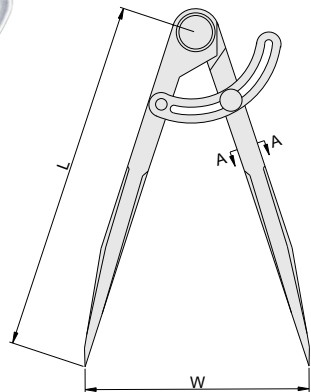

- ◆ Made of carbon steel
- ◆ Hardened points

unit: mm

Code	Size(L)	Range(W)	a	b
986-005-01	125mm	0 - 115mm	8.5	7
986-006-01	150mm	0 - 140mm	8.5	7
986-008-01	200mm	0 - 190mm	10	7
986-010-01	250mm	0 - 240mm	11	7
986-012-01	300mm	0 - 290mm	12	7
986-016-01	400mm	0 - 390mm	12	7
986-020-01	500mm	0 - 490mm	12	7
986-024-01	600mm	0 - 590mm	12	7
986-032-01	800mm	0 - 790mm	16	11
986-040-01	1000mm	0 - 990mm	16	11