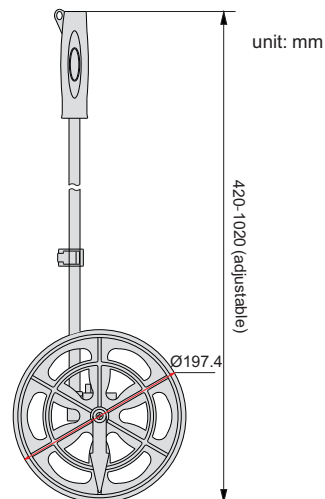

988

MEASURING WHEEL

- ◆ ABS plastic frame, wear-resistant PU tire
- ◆ Three-section adjustable handle

Code	Range	Resolution
988-100-11	0.1-9999.9m	0.1m