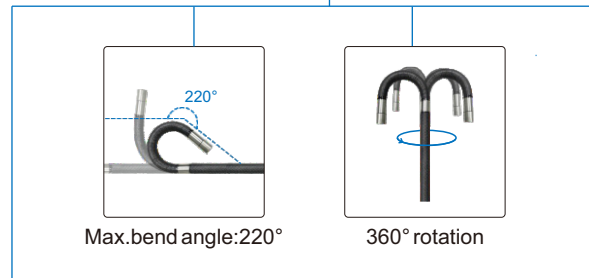

- ◆ The cable with lens can be rotated at 360°
- ◆ With adjustable LED light

ESS0615

Code	Probe diameter	Cable length
ESS0410	4mm	1m
ESS0415	4mm	1.5m
ESS0420	4mm	2m
ESS0430	4mm	3m
ESS0440	4mm	4m
ESS0450	4mm	5m
ESS0610	6mm	1m
ESS0615	6mm	1.5m
ESS0620	6mm	2m
ESS0630	6mm	3m
ESS0640	6mm	4m
ESS0650	6mm	5m
ESS0660	6mm	6m
ESS0670	6mm	7m

SPECIFICATION

Cable type	steel wired weaved cable
Dust/waterproof probe	IP65
Camera pixel	1M pixel
Picture resolution	1280x720
Bend control	manual joystick
Frame rate	30fps
Illumination	6 steps adjustable LED
Display size	3.5inch LCD, Max.20000Lux
Max.magnification	5X
Video format	MP4/JPEG
Memory	16G TF card
Power supply	rechargeable battery (for 4 hours working)
Weight	550g