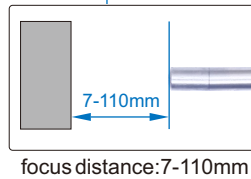

- ◆ The cable with lens can be rotated at 360°
- ◆ With adjustable LED light

ESS0615

Code	Probe diameter	Cable length
ESS0410	4mm	1m
ESS0415	4mm	1.5m
ESS0420	4mm	2m
ESS0430	4mm	3m
ESS0440	4mm	4m
ESS0450	4mm	5m
ESS0610	6mm	1m
ESS0615	6mm	1.5m
ESS0620	6mm	2m
ESS0630	6mm	3m
ESS0640	6mm	4m
ESS0650	6mm	5m
ESS0660	6mm	6m
ESS0670	6mm	7m

SPECIFICATION

Cable type	steel wired weaved cable
Dust/waterproof probe	IP65
Camera pixel	1M pixel
Picture resolution	1280x720
Bend control	manual joystick
Frame rate	30fps
Illumination	6 steps adjustable LED
Display size	3.5inch LCD, Max.20000Lux
Max.magnification	5X
Video format	MP4/JPEG
Memory	16G TF card
Power supply	rechargeable battery (for 4 hours working)
Weight	550g