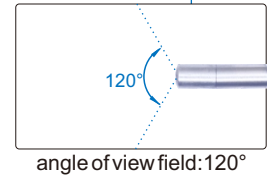

- ◆ The cable with lens can be rotated at 360°
- ◆ With adjustable LED light

ESS0615

Code	Probe diameter	Cable length
ESS0410	4mm	1m
ESS0415	4mm	1.5m
ESS0420	4mm	2m
ESS0430	4mm	3m
ESS0440	4mm	4m
ESS0450	4mm	5m
ESS0610	6mm	1m
ESS0615	6mm	1.5m
ESS0620	6mm	2m
ESS0630	6mm	3m
ESS0640	6mm	4m
ESS0650	6mm	5m
ESS0660	6mm	6m
ESS0670	6mm	7m

SPECIFICATION

Cable type	steel wired weaved cable
Dust/waterproof probe	IP65
Camera pixel	1M pixel
Picture resolution	1280x720
Bend control	manual joystick
Frame rate	30fps
Illumination	6 steps adjustable LED
Display size	3.5inch LCD, Max.20000Lux
Max.magnification	5X
Video format	MP4/JPEG
Memory	16G TF card
Power supply	rechargeable battery (for 4 hours working)
Weight	550g