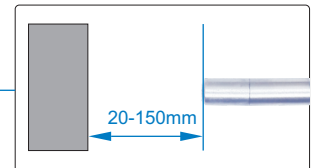

- ◆ The cable with lens can be rotated at 360°
- ◆ With adjustable LED light

HDMI
Micro USB
TF

manual joystick to control the cable

Max. bend angle: 220°

360° rotation

focus distance: 20-150mm

angle of view field: 120°

SPECIFICATION

Proble diameter	6mm
Cable length	1.5m
Cable type	steel wired weaved cable
Dust/waterproof probe	IP65
Camera pixel	1M Pixel
Picture resolution	1280x720
Bend control	manual joystick
Frame rate	30fps
Illumination	6 steps adjustable LED
Display size	3.5inch LCD, Max.20000Lux
Max.magnification	5X
Video format	MP4/JPEG
Memory	16G TF card
Power supply	rechargeable battery (for 4 hours working)
Weight	550g