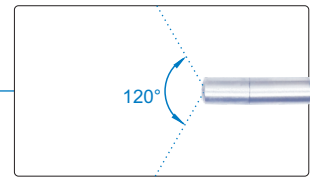

- ◆ The cable with lens can be rotated at 360°
- ◆ With adjustable LED light

HDMI
Micro USB
TF

manual joystick to control the cable

Max. bend angle: 220°

360° rotation

focus distance: 20-150mm

angle of view field: 120°

SPECIFICATION

Proble diameter	6mm
Cable length	1.5m
Cable type	steel wired weaved cable
Dust/waterproof probe	IP65
Camera pixel	1M Pixel
Picture resolution	1280x720
Bend control	manual joystick
Frame rate	30fps
Illumination	6 steps adjustable LED
Display size	3.5inch LCD, Max.20000Lux
Max.magnification	5X
Video format	MP4/JPEG
Memory	16G TF card
Power supply	rechargeable battery (for 4 hours working)
Weight	550g