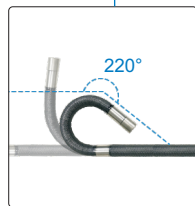

- ◆ The cable with lens can be rotated at 360°
- ◆ With adjustable LED light

HDMI
Micro USB
TF

manual joystick to control the cable

Max. bend angle: 220°

360° rotation

focus distance: 20-150mm

angle of view field: 120°

SPECIFICATION

Proble diameter	6mm
Cable length	1.5m
Cable type	steel wired weaved cable
Dust/waterproof probe	IP65
Camera pixel	1M Pixel
Picture resolution	1280x720
Bend control	manual joystick
Frame rate	30fps
Illumination	6 steps adjustable LED
Display size	3.5inch LCD, Max.20000Lux
Max.magnification	5X
Video format	MP4/JPEG
Memory	16G TF card
Power supply	rechargeable battery (for 4 hours working)
Weight	550g