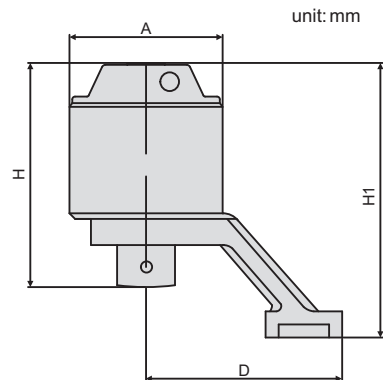

SERIES TWQ

TORQUE MULTIPLIERS

◆ Accuracy: $\pm 5\%$

Application

TWQ-550

SPECIFICATION

Code	TWQ-1000	TWQ-2000	TWQ-3500	TWQ-5500	TWQ-7500	TWQ-10000
Capacity	1000N.m	2000N.m	3500N.m	5500N.m	7500N.m	10000N.m
Torque ratio	1:4.5	1:12	1:15	1:18.5	1:20	1:26.5
Square socket	1/2"	1/2"	1/2"	1/2"	1/2"	1/2"
Square driver	1"	1"	1"	1 1/2"	1 1/2"	1 1/2"
For bolt	M20-30	M22-35	M30-45	M38-52	M42-60	M52-72
For net	S30-46	S32-55	S46-70	S55-80	S65-90	S80-105
Dimension(AxHxDxH1)	82x98.5x97x122.4	82x120x105x147	98x131x120x163	115x163.5x137x199	127x173x146x215	141x170x164x238
Weight	2.1kg	3.15kg	4.9kg	8.1kg	10.6kg	14kg